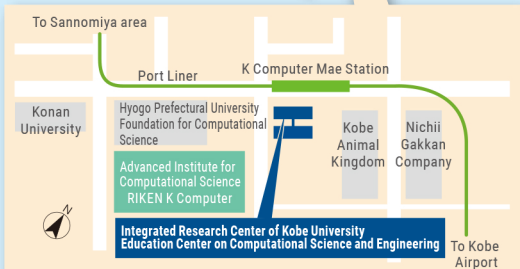

ACCESS MAP

At Sannomiya Station of the Port Liner railway, take a train for Kobe Airport.
Get off at K Computer Mae Station (travel time: about 15 minutes).
The Center is next to the station, to the south.