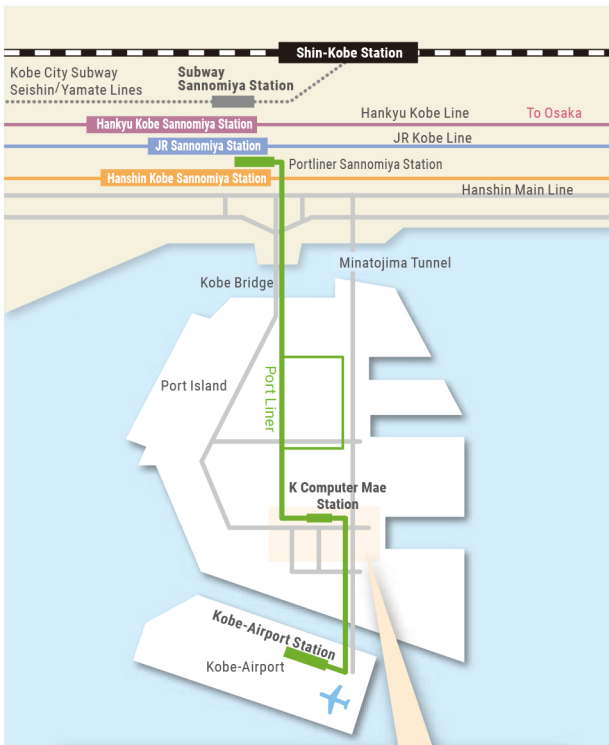

ACCESS MAP

At Sannomiya Station of the Port Liner railway, take a train for Kobe Airport.
Get off at K Computer Mae Station (travel time: about 15 minutes).
The Center is next to the station, to the south.